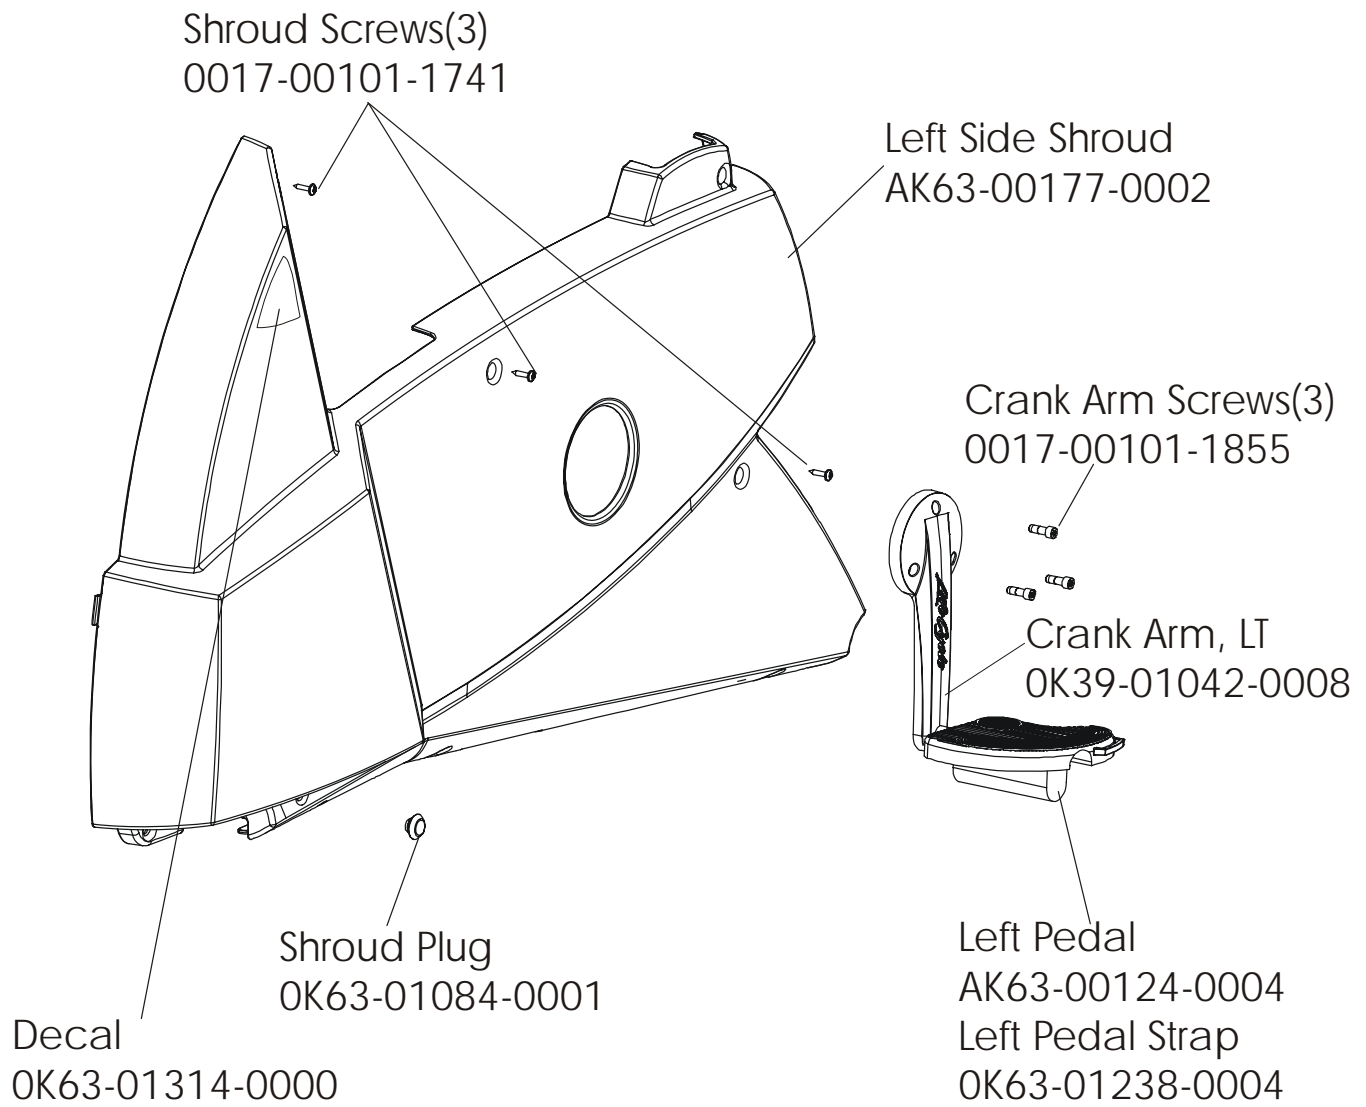

ARCTIC SILVER 93CW
Left Side Shroud and Crankarm

93CW-0XXX-02
S/N CCM100000 and up